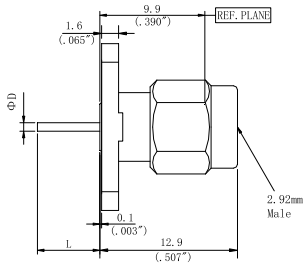

型号	ΦD	L
L29MD64F04-430	0.64mm/0.025"	10.92mm/0.43"
L29MD64F04-269	0.64mm/0.025"	6.84mm/0.269"

型号	ΦD	L
L29MD64F05-430	0.64mm/0.025"	10.92mm/0.43"
L29MD64F05-269	0.64mm/0.025"	6.84mm/0.269"

型号	ΦD	L
L29MD64F06-430	0.64mm/0.025"	10.92mm/0.43"
L29MD64F06-269	0.64mm/0.025"	6.84mm/0.269"

型号	ΦD	L
L29MD64F02-430	0.64mm/0.025"	10.92mm/0.43"
L29MD64F02-269	0.64mm/0.025"	6.84mm/0.269"