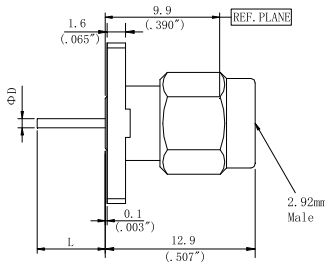

型号	ΦD	L
L29MD64F04-430	0.64mm/0.025"	10.92mm/0.43"
L29MD64F04-269	0.64mm/0.025"	6.84mm/0.269"

型号	ΦD	L
L29MD64F05-430	0.64mm/0.025"	10.92mm/0.43"
L29MD64F05-269	0.64mm/0.025"	6.84mm/0.269"

型号	ΦD	L
L29MD64F06-430	0.64mm/0.025"	10.92mm/0.43"
L29MD64F06-269	0.64mm/0.025"	6.84mm/0.269"

型号	ΦD	L
L29MD64F02-430	0.64mm/0.025"	10.92mm/0.43"
L29MD64F02-269	0.64mm/0.025"	6.84mm/0.269"