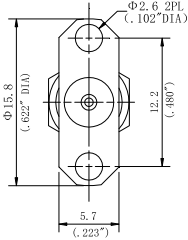

型号	ΦD	L
L29MD64F04-430	0.64mm/0.025"	10.92mm/0.43"
L29MD64F04-269	0.64mm/0.025"	6.84mm/0.269"

型号	ΦD	L
L29MD64F05-430	0.64mm/0.025"	10.92mm/0.43"
L29MD64F05-269	0.64mm/0.025"	6.84mm/0.269"

型号	ΦD	L
L29MD64F06-430	0.64mm/0.025"	10.92mm/0.43"
L29MD64F06-269	0.64mm/0.025"	6.84mm/0.269"

型号	ΦD	L
L29MD64F02-430	0.64mm/0.025"	10.92mm/0.43"
L29MD64F02-269	0.64mm/0.025"	6.84mm/0.269"