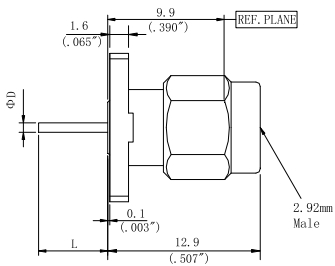

型号	ΦD	L
L29MD64F04-430	0.64mm/0.025"	10.92mm/0.43"
L29MD64F04-269	0.64mm/0.025"	6.84mm/0.269"

型号	ΦD	L
L29MD64F05-430	0.64mm/0.025"	10.92mm/0.43"
L29MD64F05-269	0.64mm/0.025"	6.84mm/0.269"

型号	ΦD	L
L29MD64F06-430	0.64mm/0.025"	10.92mm/0.43"
L29MD64F06-269	0.64mm/0.025"	6.84mm/0.269"

型号	ΦD	L
L29MD64F02-430	0.64mm/0.025"	10.92mm/0.43"
L29MD64F02-269	0.64mm/0.025"	6.84mm/0.269"