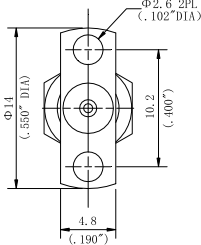

型号	ΦD	L
L29MD64F04-430	0.64mm/0.025"	10.92mm/0.43"
L29MD64F04-269	0.64mm/0.025"	6.84mm/0.269"

型号	ΦD	L
L29MD64F05-430	0.64mm/0.025"	10.92mm/0.43"
L29MD64F05-269	0.64mm/0.025"	6.84mm/0.269"

型号	ΦD	L
L29MD64F06-430	0.64mm/0.025"	10.92mm/0.43"
L29MD64F06-269	0.64mm/0.025"	6.84mm/0.269"

型号	ΦD	L
L29MD64F02-430	0.64mm/0.025"	10.92mm/0.43"
L29MD64F02-269	0.64mm/0.025"	6.84mm/0.269"