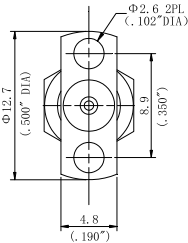

型号	ΦD	L
L29MD64F04-430	0.64mm/0.025"	10.92mm/0.43"
L29MD64F04-269	0.64mm/0.025"	6.84mm/0.269"

型号	ΦD	L
L29MD64F05-430	0.64mm/0.025"	10.92mm/0.43"
L29MD64F05-269	0.64mm/0.025"	6.84mm/0.269"

型号	ΦD	L
L29MD64F06-430	0.64mm/0.025"	10.92mm/0.43"
L29MD64F06-269	0.64mm/0.025"	6.84mm/0.269"

型号	ΦD	L
L29MD64F02-430	0.64mm/0.025"	10.92mm/0.43"
L29MD64F02-269	0.64mm/0.025"	6.84mm/0.269"