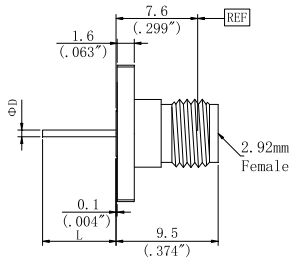

型号	ΦD	L
L29FD64F01-430	0.64mm/0.025"	10.92mm/0.43"
L29FD64F01-269	0.64mm/0.025"	6.84mm/0.269"
L29FD30F01-276	0.30mm/0.012"	7mm/0.276"
L29FD30F01-079	0.30mm/0.012"	2mm/0.079"
L29FD75F01-1181	0.75mm/0.030"	30mm/1.181"

型号	ΦD	L
L29FD64F02-430	0.64mm/0.025"	10.92mm/0.43"
L29FD64F02-269	0.64mm/0.025"	6.84mm/0.269"
L29FD30F02-276	0.30mm/0.012"	7mm/0.276"
L29FD30F02-079	0.30mm/0.012"	2mm/0.079"
L29FD75F02-1181	0.75mm/0.030"	30mm/1.181"

型号	ΦD	L
L29FD64F03-430	0.64mm/0.025"	10.92mm/0.43"
L29FD64F03-269	0.64mm/0.025"	6.84mm/0.269"
L29FD30F03-276	0.30mm/0.012"	7mm/0.276"
L29FD30F03-079	0.30mm/0.012"	2mm/0.079"
L29FD75F03-1181	0.75mm/0.030"	30mm/1.181"

型号	ΦD	L
L29MD64F01-430	0.64mm/0.025"	10.92mm/0.43"
L29MD64F01-269	0.64mm/0.025"	6.84mm/0.269"