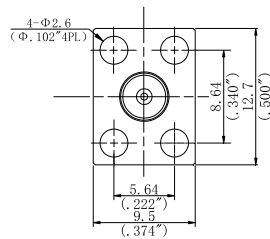

型号	ΦD	L
L29FD64F01-430	0.64mm/0.025"	10.92mm/0.43"
L29FD64F01-269	0.64mm/0.025"	6.84mm/0.269"
L29FD30F01-276	0.30mm/0.012"	7mm/0.276"
L29FD30F01-079	0.30mm/0.012"	2mm/0.079"
L29FD75F01-1181	0.75mm/0.030"	30mm/1.181"

型号	ΦD	L
L29FD64F02-430	0.64mm/0.025"	10.92mm/0.43"
L29FD64F02-269	0.64mm/0.025"	6.84mm/0.269"
L29FD30F02-276	0.30mm/0.012"	7mm/0.276"
L29FD30F02-079	0.30mm/0.012"	2mm/0.079"
L29FD75F02-1181	0.75mm/0.030"	30mm/1.181"

型号	ΦD	L
L29FD64F03-430	0.64mm/0.025"	10.92mm/0.43"
L29FD64F03-269	0.64mm/0.025"	6.84mm/0.269"
L29FD30F03-276	0.30mm/0.012"	7mm/0.276"
L29FD30F03-079	0.30mm/0.012"	2mm/0.079"
L29FD75F03-1181	0.75mm/0.030"	30mm/1.181"

型号	ΦD	L
L29MD64F01-430	0.64mm/0.025"	10.92mm/0.43"
L29MD64F01-269	0.64mm/0.025"	6.84mm/0.269"