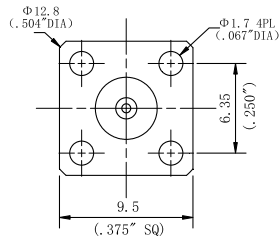

型号	ΦD	L
L29FD64F01-430	0.64mm/0.025"	10.92mm/0.43"
L29FD64F01-269	0.64mm/0.025"	6.84mm/0.269"
L29FD30F01-276	0.30mm/0.012"	7mm/0.276"
L29FD30F01-079	0.30mm/0.012"	2mm/0.079"
L29FD75F01-1181	0.75mm/0.030"	30mm/1.181"

型号	ΦD	L
L29FD64F02-430	0.64mm/0.025"	10.92mm/0.43"
L29FD64F02-269	0.64mm/0.025"	6.84mm/0.269"
L29FD30F02-276	0.30mm/0.012"	7mm/0.276"
L29FD30F02-079	0.30mm/0.012"	2mm/0.079"
L29FD75F02-1181	0.75mm/0.030"	30mm/1.181"

型号	ΦD	L
L29FD64F03-430	0.64mm/0.025"	10.92mm/0.43"
L29FD64F03-269	0.64mm/0.025"	6.84mm/0.269"
L29FD30F03-276	0.30mm/0.012"	7mm/0.276"
L29FD30F03-079	0.30mm/0.012"	2mm/0.079"
L29FD75F03-1181	0.75mm/0.030"	30mm/1.181"

型号	ΦD	L
L29MD64F01-430	0.64mm/0.025"	10.92mm/0.43"
L29MD64F01-269	0.64mm/0.025"	6.84mm/0.269"