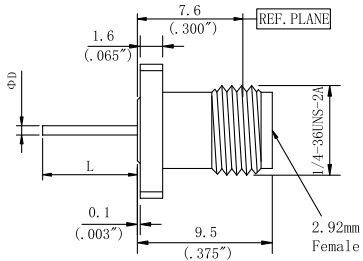

型号	ΦD	L
L29FD64F01-430	0.64mm/0.025"	10.92mm/0.43"
L29FD64F01-269	0.64mm/0.025"	6.84mm/0.269"
L29FD30F01-276	0.30mm/0.012"	7mm/0.276"
L29FD30F01-079	0.30mm/0.012"	2mm/0.079"
L29FD75F01-1181	0.75mm/0.030"	30mm/1.181"

型号	ΦD	L
L29FD64F02-430	0.64mm/0.025"	10.92mm/0.43"
L29FD64F02-269	0.64mm/0.025"	6.84mm/0.269"
L29FD30F02-276	0.30mm/0.012"	7mm/0.276"
L29FD30F02-079	0.30mm/0.012"	2mm/0.079"
L29FD75F02-1181	0.75mm/0.030"	30mm/1.181"

型号	ΦD	L
L29FD64F03-430	0.64mm/0.025"	10.92mm/0.43"
L29FD64F03-269	0.64mm/0.025"	6.84mm/0.269"
L29FD30F03-276	0.30mm/0.012"	7mm/0.276"
L29FD30F03-079	0.30mm/0.012"	2mm/0.079"
L29FD75F03-1181	0.75mm/0.030"	30mm/1.181"

型号	ΦD	L
L29MD64F01-430	0.64mm/0.025"	10.92mm/0.43"
L29MD64F01-269	0.64mm/0.025"	6.84mm/0.269"