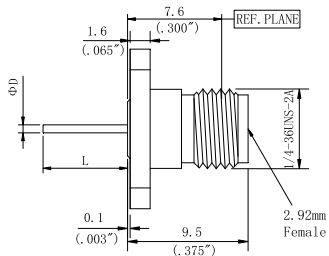

型号	ΦD	L
L29FD64F01-430	0.64mm/0.025"	10.92mm/0.43"
L29FD64F01-269	0.64mm/0.025"	6.84mm/0.269"
L29FD30F01-276	0.30mm/0.012"	7mm/0.276"
L29FD30F01-079	0.30mm/0.012"	2mm/0.079"
L29FD75F01-1181	0.75mm/0.030"	30mm/1.181"

型号	ΦD	L
L29FD64F02-430	0.64mm/0.025"	10.92mm/0.43"
L29FD64F02-269	0.64mm/0.025"	6.84mm/0.269"
L29FD30F02-276	0.30mm/0.012"	7mm/0.276"
L29FD30F02-079	0.30mm/0.012"	2mm/0.079"
L29FD75F02-1181	0.75mm/0.030"	30mm/1.181"

型号	ΦD	L
L29FD64F03-430	0.64mm/0.025"	10.92mm/0.43"
L29FD64F03-269	0.64mm/0.025"	6.84mm/0.269"
L29FD30F03-276	0.30mm/0.012"	7mm/0.276"
L29FD30F03-079	0.30mm/0.012"	2mm/0.079"
L29FD75F03-1181	0.75mm/0.030"	30mm/1.181"

型号	ΦD	L
L29MD64F01-430	0.64mm/0.025"	10.92mm/0.43"
L29MD64F01-269	0.64mm/0.025"	6.84mm/0.269"