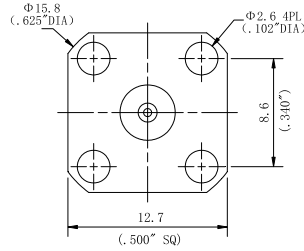

型号	ΦD	L
L29FD64F01-430	0.64mm/0.025"	10.92mm/0.43"
L29FD64F01-269	0.64mm/0.025"	6.84mm/0.269"
L29FD30F01-276	0.30mm/0.012"	7mm/0.276"
L29FD30F01-079	0.30mm/0.012"	2mm/0.079"
L29FD75F01-1181	0.75mm/0.030"	30mm/1.181"

型号	ΦD	L
L29FD64F02-430	0.64mm/0.025"	10.92mm/0.43"
L29FD64F02-269	0.64mm/0.025"	6.84mm/0.269"
L29FD30F02-276	0.30mm/0.012"	7mm/0.276"
L29FD30F02-079	0.30mm/0.012"	2mm/0.079"
L29FD75F02-1181	0.75mm/0.030"	30mm/1.181"

型号	ΦD	L
L29FD64F03-430	0.64mm/0.025"	10.92mm/0.43"
L29FD64F03-269	0.64mm/0.025"	6.84mm/0.269"
L29FD30F03-276	0.30mm/0.012"	7mm/0.276"
L29FD30F03-079	0.30mm/0.012"	2mm/0.079"
L29FD75F03-1181	0.75mm/0.030"	30mm/1.181"

型号	ΦD	L
L29MD64F01-430	0.64mm/0.025"	10.92mm/0.43"
L29MD64F01-269	0.64mm/0.025"	6.84mm/0.269"