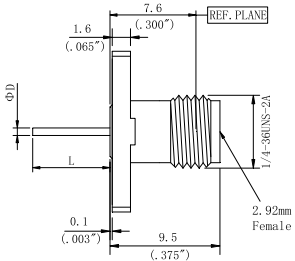

型号	ΦD	L
L29FD64F04-430	0.64mm/0.025"	10.92mm/0.43"
L29FD64F04-269	0.64mm/0.025"	6.84mm/0.269"
L29FD30F04-276	0.30mm/0.012"	7mm/0.276"
L29FD30F04-079	0.30mm/0.012"	2mm/0.079"
L29FD75F04-1181	0.75mm/0.030"	30mm/1.181"

型号	ΦD	L
L29FD64F05-430	0.64mm/0.025"	10.92mm/0.43"
L29FD64F05-269	0.64mm/0.025"	6.84mm/0.269"
L29FD30F05-276	0.30mm/0.012"	7mm/0.276"
L29FD30F05-079	0.30mm/0.012"	2mm/0.079"
L29FD75F05-1181	0.75mm/0.030"	30mm/1.181"

型号	ΦD	L
L29FD64F06-430	0.64mm/0.025"	10.92mm/0.43"
L29FD64F06-269	0.64mm/0.025"	6.84mm/0.269"
L29FD30F06-276	0.30mm/0.012"	7mm/0.276"
L29FD30F06-079	0.30mm/0.012"	2mm/0.079"
L29FD75F06-1181	0.75mm/0.030"	30mm/1.181"

型号	ΦD	L
L29FD64F07-430	0.64mm/0.025"	10.92mm/0.43"
L29FD64F07-269	0.64mm/0.025"	6.84mm/0.269"
L29FD30F07-276	0.30mm/0.012"	7mm/0.276"
L29FD30F07-079	0.30mm/0.012"	2mm/0.079"
L29FD75F07-1181	0.75mm/0.030"	30mm/1.181"