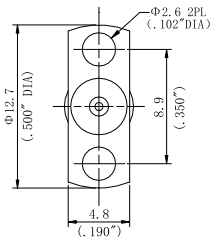

型号	ΦD	L
L29FD64F04-430	0.64mm/0.025"	10.92mm/0.43"
L29FD64F04-269	0.64mm/0.025"	6.84mm/0.269"
L29FD30F04-276	0.30mm/0.012"	7mm/0.276"
L29FD30F04-079	0.30mm/0.012"	2mm/0.079"
L29FD75F04-1181	0.75mm/0.030"	30mm/1.181"

型号	ΦD	L
L29FD64F05-430	0.64mm/0.025"	10.92mm/0.43"
L29FD64F05-269	0.64mm/0.025"	6.84mm/0.269"
L29FD30F05-276	0.30mm/0.012"	7mm/0.276"
L29FD30F05-079	0.30mm/0.012"	2mm/0.079"
L29FD75F05-1181	0.75mm/0.030"	30mm/1.181"

型号	ΦD	L
L29FD64F06-430	0.64mm/0.025"	10.92mm/0.43"
L29FD64F06-269	0.64mm/0.025"	6.84mm/0.269"
L29FD30F06-276	0.30mm/0.012"	7mm/0.276"
L29FD30F06-079	0.30mm/0.012"	2mm/0.079"
L29FD75F06-1181	0.75mm/0.030"	30mm/1.181"

型号	ΦD	L
L29FD64F07-430	0.64mm/0.025"	10.92mm/0.43"
L29FD64F07-269	0.64mm/0.025"	6.84mm/0.269"
L29FD30F07-276	0.30mm/0.012"	7mm/0.276"
L29FD30F07-079	0.30mm/0.012"	2mm/0.079"
L29FD75F07-1181	0.75mm/0.030"	30mm/1.181"