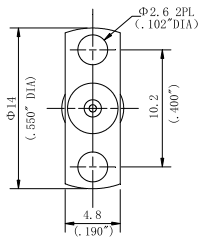

型号	ΦD	L
L29FD64F04-430	0.64mm/0.025"	10.92mm/0.43"
L29FD64F04-269	0.64mm/0.025"	6.84mm/0.269"
L29FD30F04-276	0.30mm/0.012"	7mm/0.276"
L29FD30F04-079	0.30mm/0.012"	2mm/0.079"
L29FD75F04-1181	0.75mm/0.030"	30mm/1.181"

型号	ΦD	L
L29FD64F05-430	0.64mm/0.025"	10.92mm/0.43"
L29FD64F05-269	0.64mm/0.025"	6.84mm/0.269"
L29FD30F05-276	0.30mm/0.012"	7mm/0.276"
L29FD30F05-079	0.30mm/0.012"	2mm/0.079"
L29FD75F05-1181	0.75mm/0.030"	30mm/1.181"

型号	ΦD	L
L29FD64F06-430	0.64mm/0.025"	10.92mm/0.43"
L29FD64F06-269	0.64mm/0.025"	6.84mm/0.269"
L29FD30F06-276	0.30mm/0.012"	7mm/0.276"
L29FD30F06-079	0.30mm/0.012"	2mm/0.079"
L29FD75F06-1181	0.75mm/0.030"	30mm/1.181"

型号	ΦD	L
L29FD64F07-430	0.64mm/0.025"	10.92mm/0.43"
L29FD64F07-269	0.64mm/0.025"	6.84mm/0.269"
L29FD30F07-276	0.30mm/0.012"	7mm/0.276"
L29FD30F07-079	0.30mm/0.012"	2mm/0.079"
L29FD75F07-1181	0.75mm/0.030"	30mm/1.181"