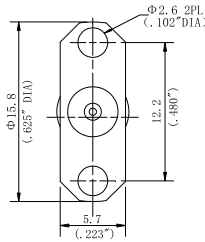

型号	ΦD	L
L29FD64F04-430	0.64mm/0.025"	10.92mm/0.43"
L29FD64F04-269	0.64mm/0.025"	6.84mm/0.269"
L29FD30F04-276	0.30mm/0.012"	7mm/0.276"
L29FD30F04-079	0.30mm/0.012"	2mm/0.079"
L29FD75F04-1181	0.75mm/0.030"	30mm/1.181"

型号	ΦD	L
L29FD64F05-430	0.64mm/0.025"	10.92mm/0.43"
L29FD64F05-269	0.64mm/0.025"	6.84mm/0.269"
L29FD30F05-276	0.30mm/0.012"	7mm/0.276"
L29FD30F05-079	0.30mm/0.012"	2mm/0.079"
L29FD75F05-1181	0.75mm/0.030"	30mm/1.181"

型号	ΦD	L
L29FD64F06-430	0.64mm/0.025"	10.92mm/0.43"
L29FD64F06-269	0.64mm/0.025"	6.84mm/0.269"
L29FD30F06-276	0.30mm/0.012"	7mm/0.276"
L29FD30F06-079	0.30mm/0.012"	2mm/0.079"
L29FD75F06-1181	0.75mm/0.030"	30mm/1.181"

型号	ΦD	L
L29FD64F07-430	0.64mm/0.025"	10.92mm/0.43"
L29FD64F07-269	0.64mm/0.025"	6.84mm/0.269"
L29FD30F07-276	0.30mm/0.012"	7mm/0.276"
L29FD30F07-079	0.30mm/0.012"	2mm/0.079"
L29FD75F07-1181	0.75mm/0.030"	30mm/1.181"