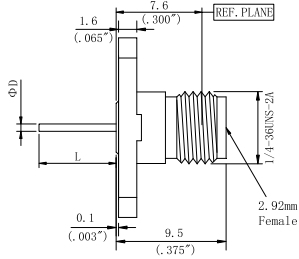

型号	ΦD	L
L29FD64F04-430	0.64mm/0.025"	10.92mm/0.43"
L29FD64F04-269	0.64mm/0.025"	6.84mm/0.269"
L29FD30F04-276	0.30mm/0.012"	7mm/0.276"
L29FD30F04-079	0.30mm/0.012"	2mm/0.079"
L29FD75F04-1181	0.75mm/0.030"	30mm/1.181"

型号	ΦD	L
L29FD64F05-430	0.64mm/0.025"	10.92mm/0.43"
L29FD64F05-269	0.64mm/0.025"	6.84mm/0.269"
L29FD30F05-276	0.30mm/0.012"	7mm/0.276"
L29FD30F05-079	0.30mm/0.012"	2mm/0.079"
L29FD75F05-1181	0.75mm/0.030"	30mm/1.181"

型号	ΦD	L
L29FD64F06-430	0.64mm/0.025"	10.92mm/0.43"
L29FD64F06-269	0.64mm/0.025"	6.84mm/0.269"
L29FD30F06-276	0.30mm/0.012"	7mm/0.276"
L29FD30F06-079	0.30mm/0.012"	2mm/0.079"
L29FD75F06-1181	0.75mm/0.030"	30mm/1.181"

型号	ΦD	L
L29FD64F07-430	0.64mm/0.025"	10.92mm/0.43"
L29FD64F07-269	0.64mm/0.025"	6.84mm/0.269"
L29FD30F07-276	0.30mm/0.012"	7mm/0.276"
L29FD30F07-079	0.30mm/0.012"	2mm/0.079"
L29FD75F07-1181	0.75mm/0.030"	30mm/1.181"