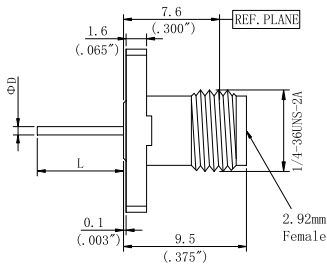

型号	ΦD	L
L29FD64F04-430	0.64mm/0.025"	10.92mm/0.43"
L29FD64F04-269	0.64mm/0.025"	6.84mm/0.269"
L29FD30F04-276	0.30mm/0.012"	7mm/0.276"
L29FD30F04-079	0.30mm/0.012"	2mm/0.079"
L29FD75F04-1181	0.75mm/0.030"	30mm/1.181"

型号	ΦD	L
L29FD64F05-430	0.64mm/0.025"	10.92mm/0.43"
L29FD64F05-269	0.64mm/0.025"	6.84mm/0.269"
L29FD30F05-276	0.30mm/0.012"	7mm/0.276"
L29FD30F05-079	0.30mm/0.012"	2mm/0.079"
L29FD75F05-1181	0.75mm/0.030"	30mm/1.181"

型号	ΦD	L
L29FD64F06-430	0.64mm/0.025"	10.92mm/0.43"
L29FD64F06-269	0.64mm/0.025"	6.84mm/0.269"
L29FD30F06-276	0.30mm/0.012"	7mm/0.276"
L29FD30F06-079	0.30mm/0.012"	2mm/0.079"
L29FD75F06-1181	0.75mm/0.030"	30mm/1.181"

型号	ΦD	L
L29FD64F07-430	0.64mm/0.025"	10.92mm/0.43"
L29FD64F07-269	0.64mm/0.025"	6.84mm/0.269"
L29FD30F07-276	0.30mm/0.012"	7mm/0.276"
L29FD30F07-079	0.30mm/0.012"	2mm/0.079"
L29FD75F07-1181	0.75mm/0.030"	30mm/1.181"